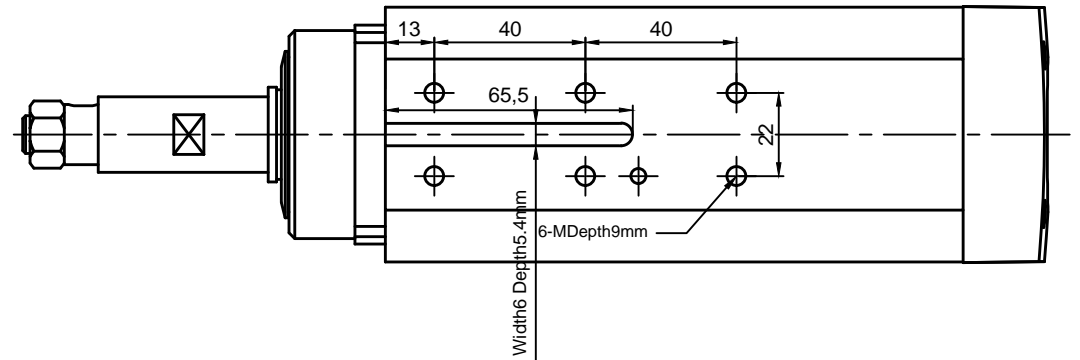

STFB35-68-12Z-0.75

WHD SPINDLE MOTOR

Power	Voltage	Current	Shaft	Frequency	Speed	Cool	Weight
0.75KW	380/220V	1.65/2.85A	-	200Hz	12000RPM	Air	3.0KG