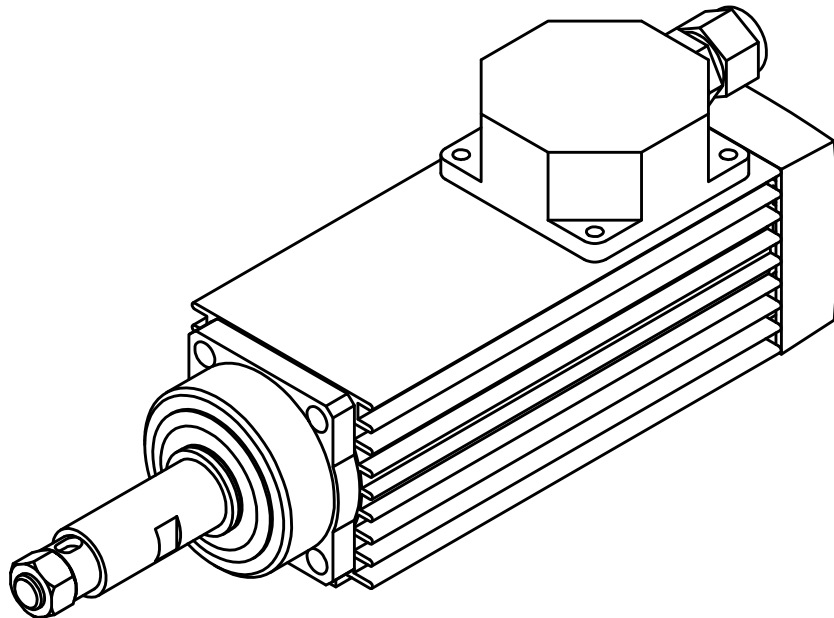

STFB35-68-12Z-0.75

WHD SPINDLE MOTOR

Power	Voltage	Current	Shaft	Frequency	Speed	Cool	Weight
0.75KW	380/220V	1.65/2.85A	-	200Hz	12000RPM	Air	3.0KG