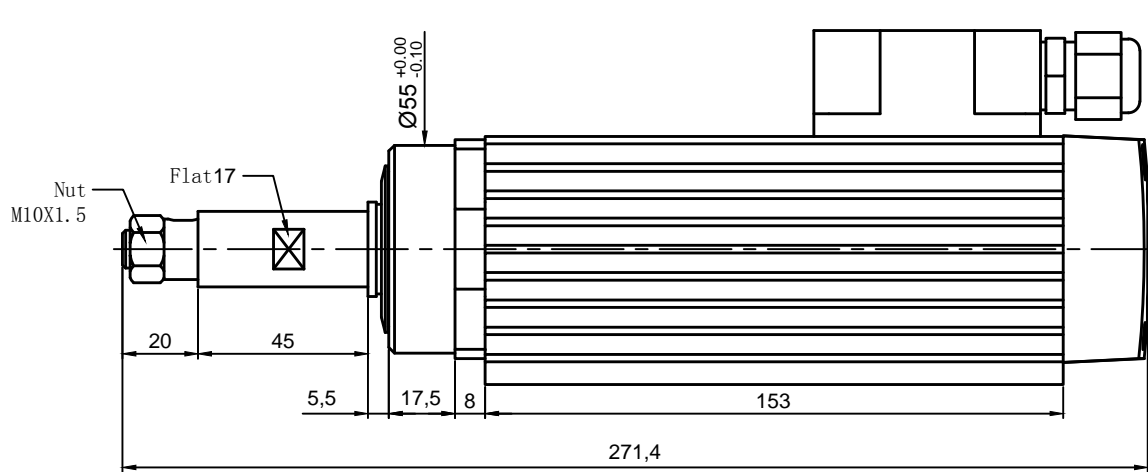

STFB35-68-12Z-0.75

WHD SPINDLE MOTOR

Power	Voltage	Current	Shaft	Frequency	Speed	Cool	Weight
0.75KW	380/220V	1.65/2.85A	-	200Hz	12000RPM	Air	3.0KG