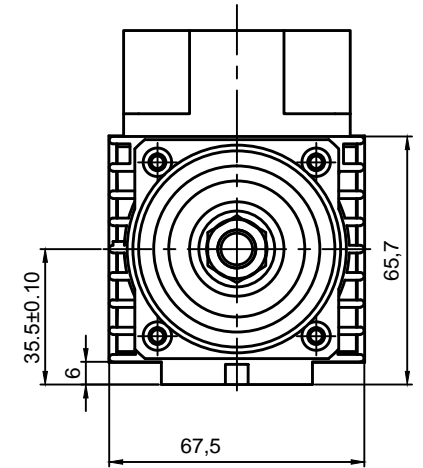

STFB35-68-12Z-0.75

WHD SPINDLE MOTOR

Power	Voltage	Current	Shaft	Frequency	Speed	Cool	Weight
0.75KW	380/220V	1.65/2.85A	-	200Hz	12000RPM	Air	3.0KG