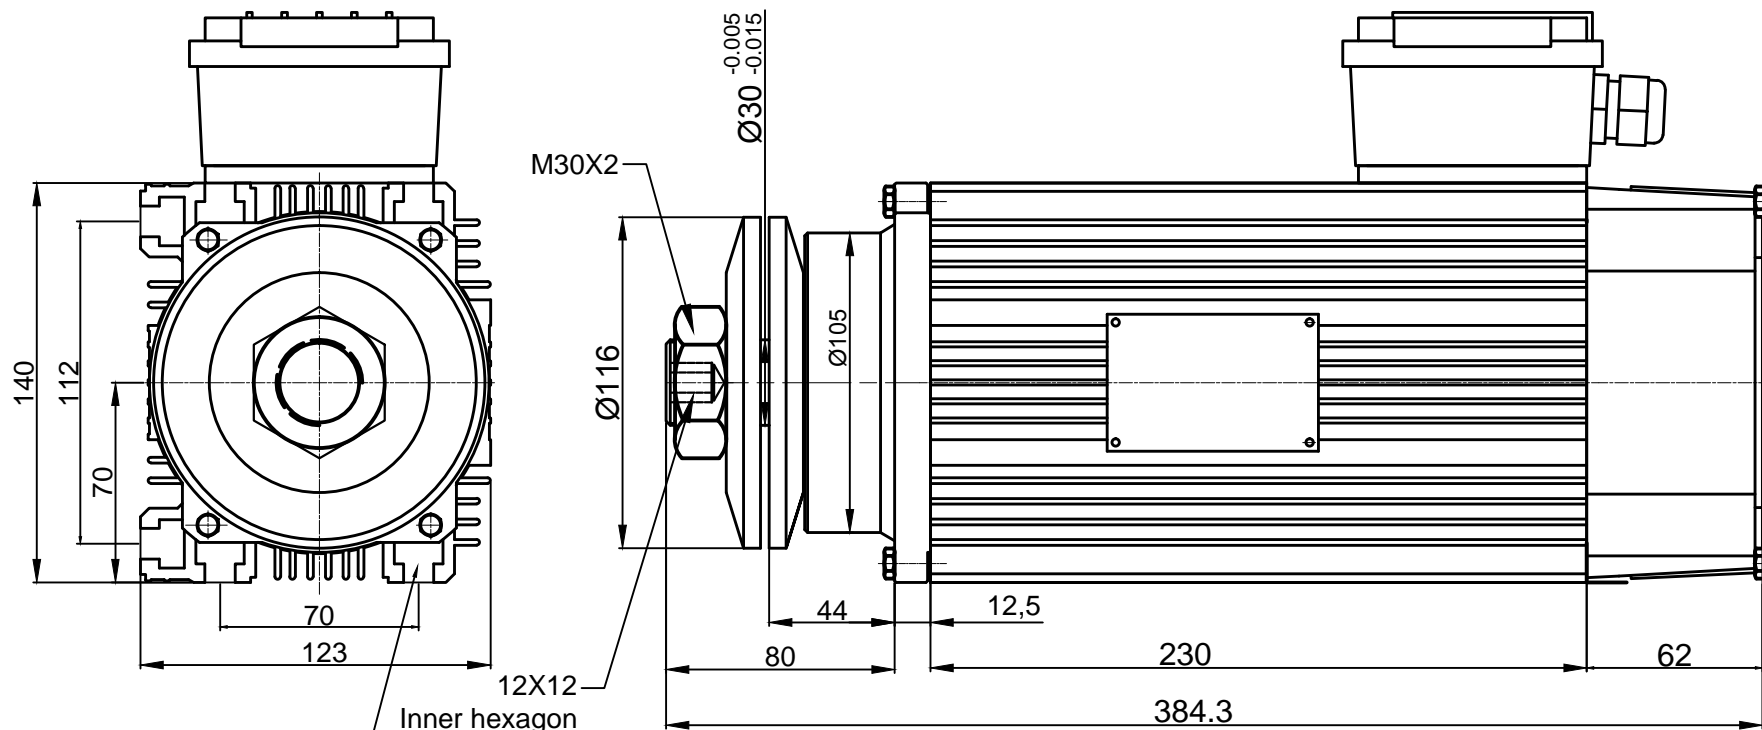

STX70-3.0-SEIMEC

WHD SPINDLE MOTOR

Power	Voltage	Current	Shaft	Frequency	Speed	Cool	Weight
3.0KW	220/380V	12.5A/7.2A	Customized	60Hz	3450RPM	Air	KG