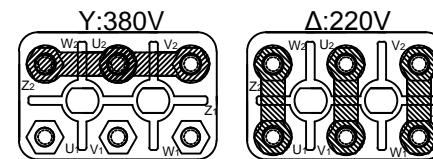

STX70-3.0-SEIMEC

WHD SPINDLE MOTOR

Power	Voltage	Current	Shaft	Frequency	Speed	Cool	Weight
3.0KW	220/380V	12.5A/7.2A	Customized	60Hz	3450RPM	Air	KG